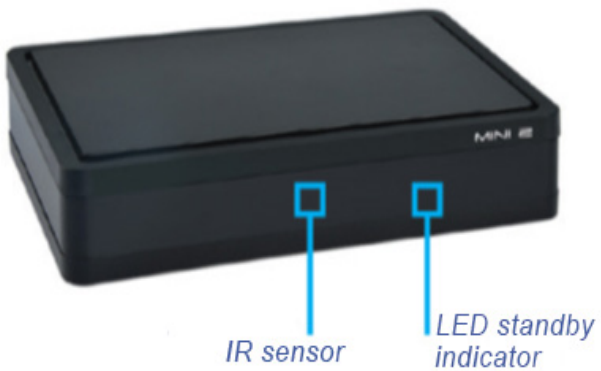

Antik Mini 3 (DVB-S/S2 plus DVB-T/T2)

Quad-Core Linux/Android IP & DVB Set-Top Box

DVB S/S2
DVB T/T2
DVB C

Key Features

- CPU HiSilicon Hi3798CV200/ Hi3798MV200 (1 x Cortex-A53, 15000 DMIP)
- GPU Mali-T720/Mali-450
- DRAM 2GB
- Embedded Wi-Fi 802.11 a/b/g/n/ac (2.4/5GHz, 2x2, 867M) (optional)
- SmartHome Hub 868 MHz (Z-Wave)
- DVB-T/T2/C tuner DVB-S/S2 tuner
- H.265/HEVC (10-bit)
- H.264/AVC
- MPEG-1/2/4
- VC-1/WMV9
- Real 8/9/10
- Divx 3/4/5/6
- MPEG-1/2 (layer I/II)
- MP3
- AAC optional (HE-AAC v2 Profile)
- FLAC
- Vorbis

Inputs / Outputs

- 12V/1A (external power adapter 100-240V, 50/60Hz)
- HDMI 2.0a
- TOSLINK (S/PDIF digital optical audio output)
- Antenna RF input (optional)
- 1 x RJ45/4 x RJ45 (Ethernet 100/100M) VLAN support
- 1 x USB 3.0 (back panel)
- 1 x USB 2.0 (side panel)
- external IR sensor

Back panel of set-top box

Front panel of set-top box

Side panel of set-top box

Note:

*Tuners are available only on selected models.